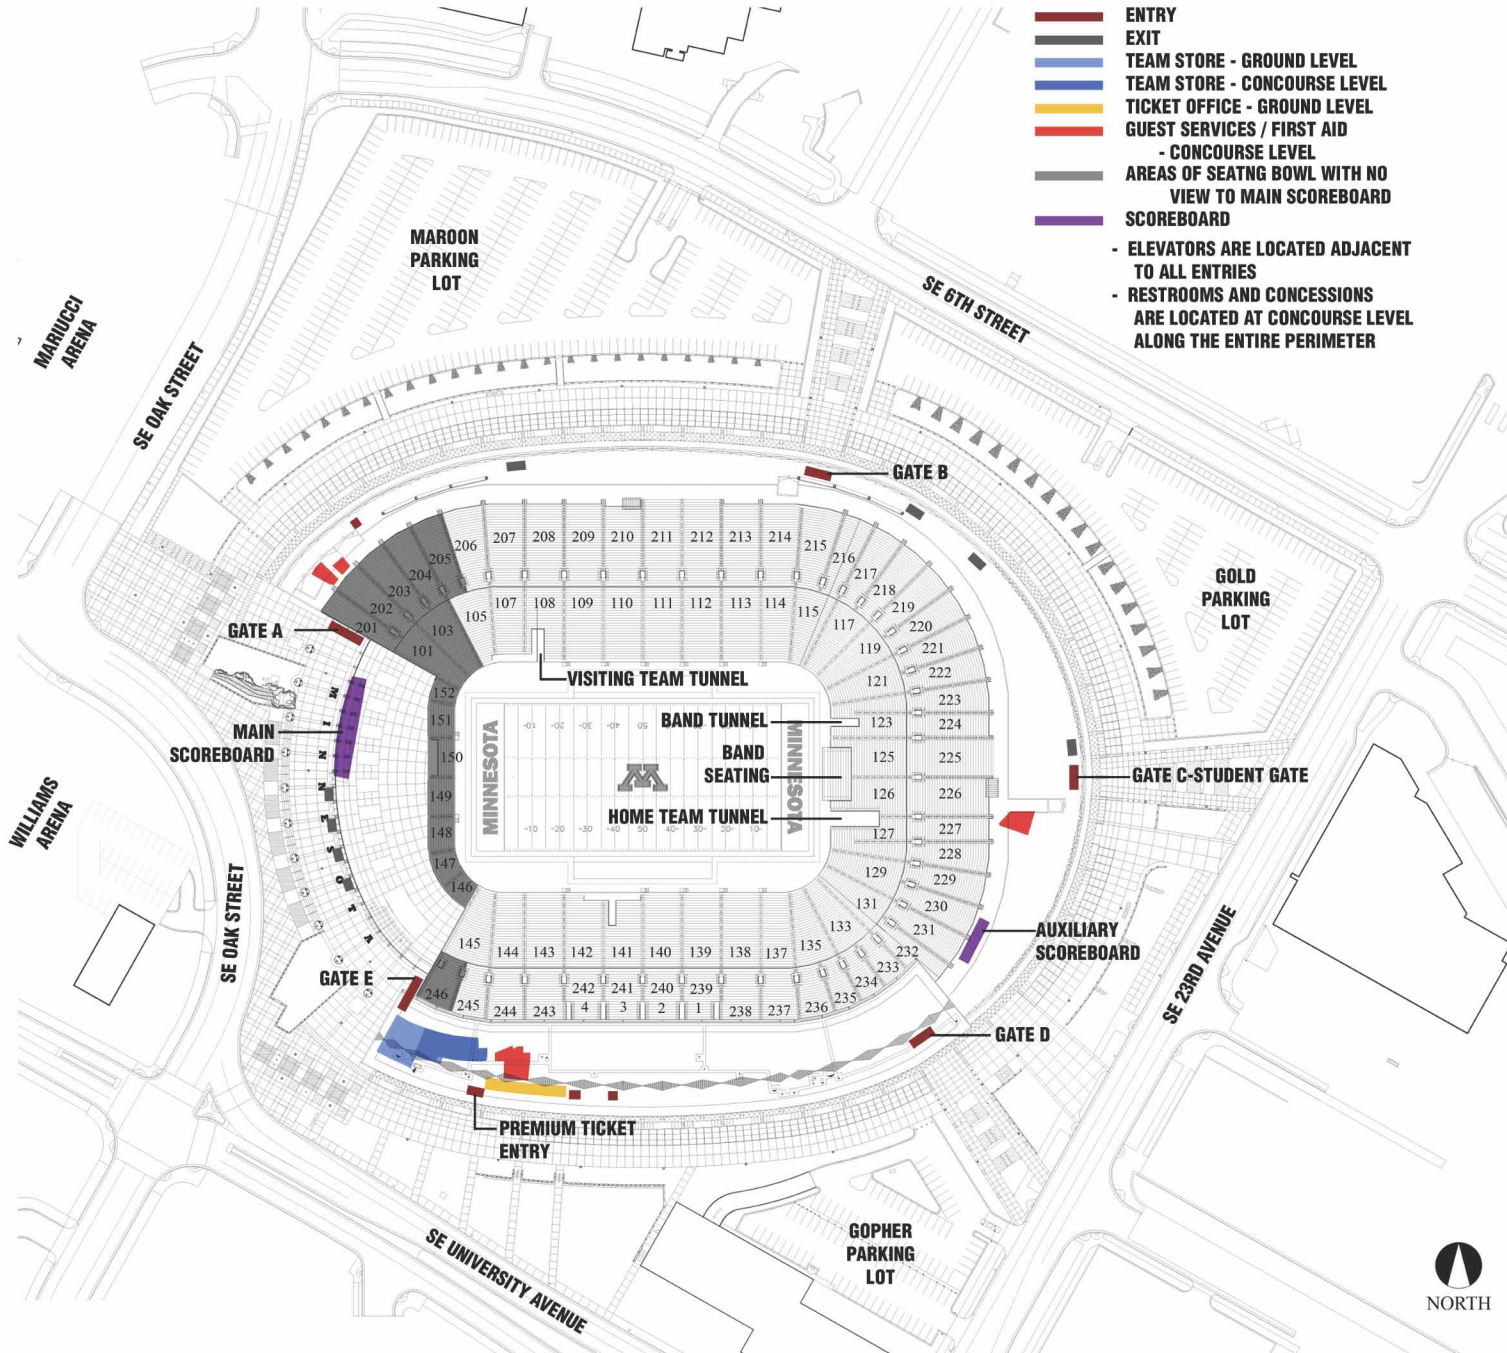

TCF BANK STADIUM KEY FEATURES

NORTH